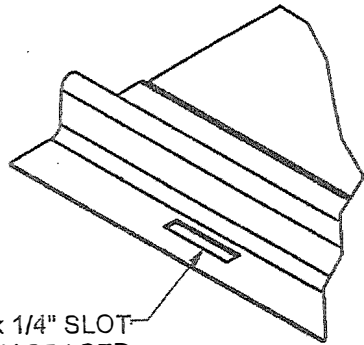

SNAP LOCK STANDING SEAM PROFILE

1" x 1/4" SLOT
EQUALLY SPACED
EVERY 5 3/16"

DETAIL A