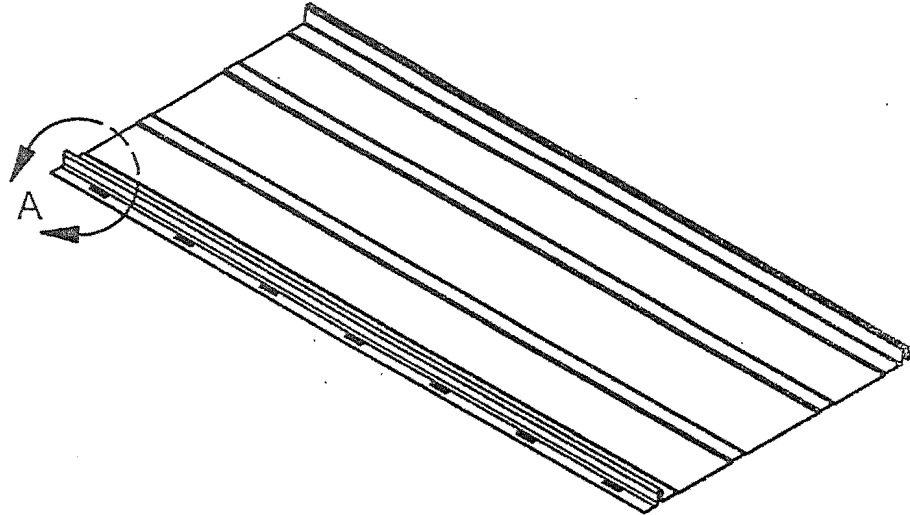

SNAP LOCK STANDING SEAM PROFILE

1" x 1/4" SLOT
EQUALLY SPACED
EVERY 5 3/16"

DETAIL A